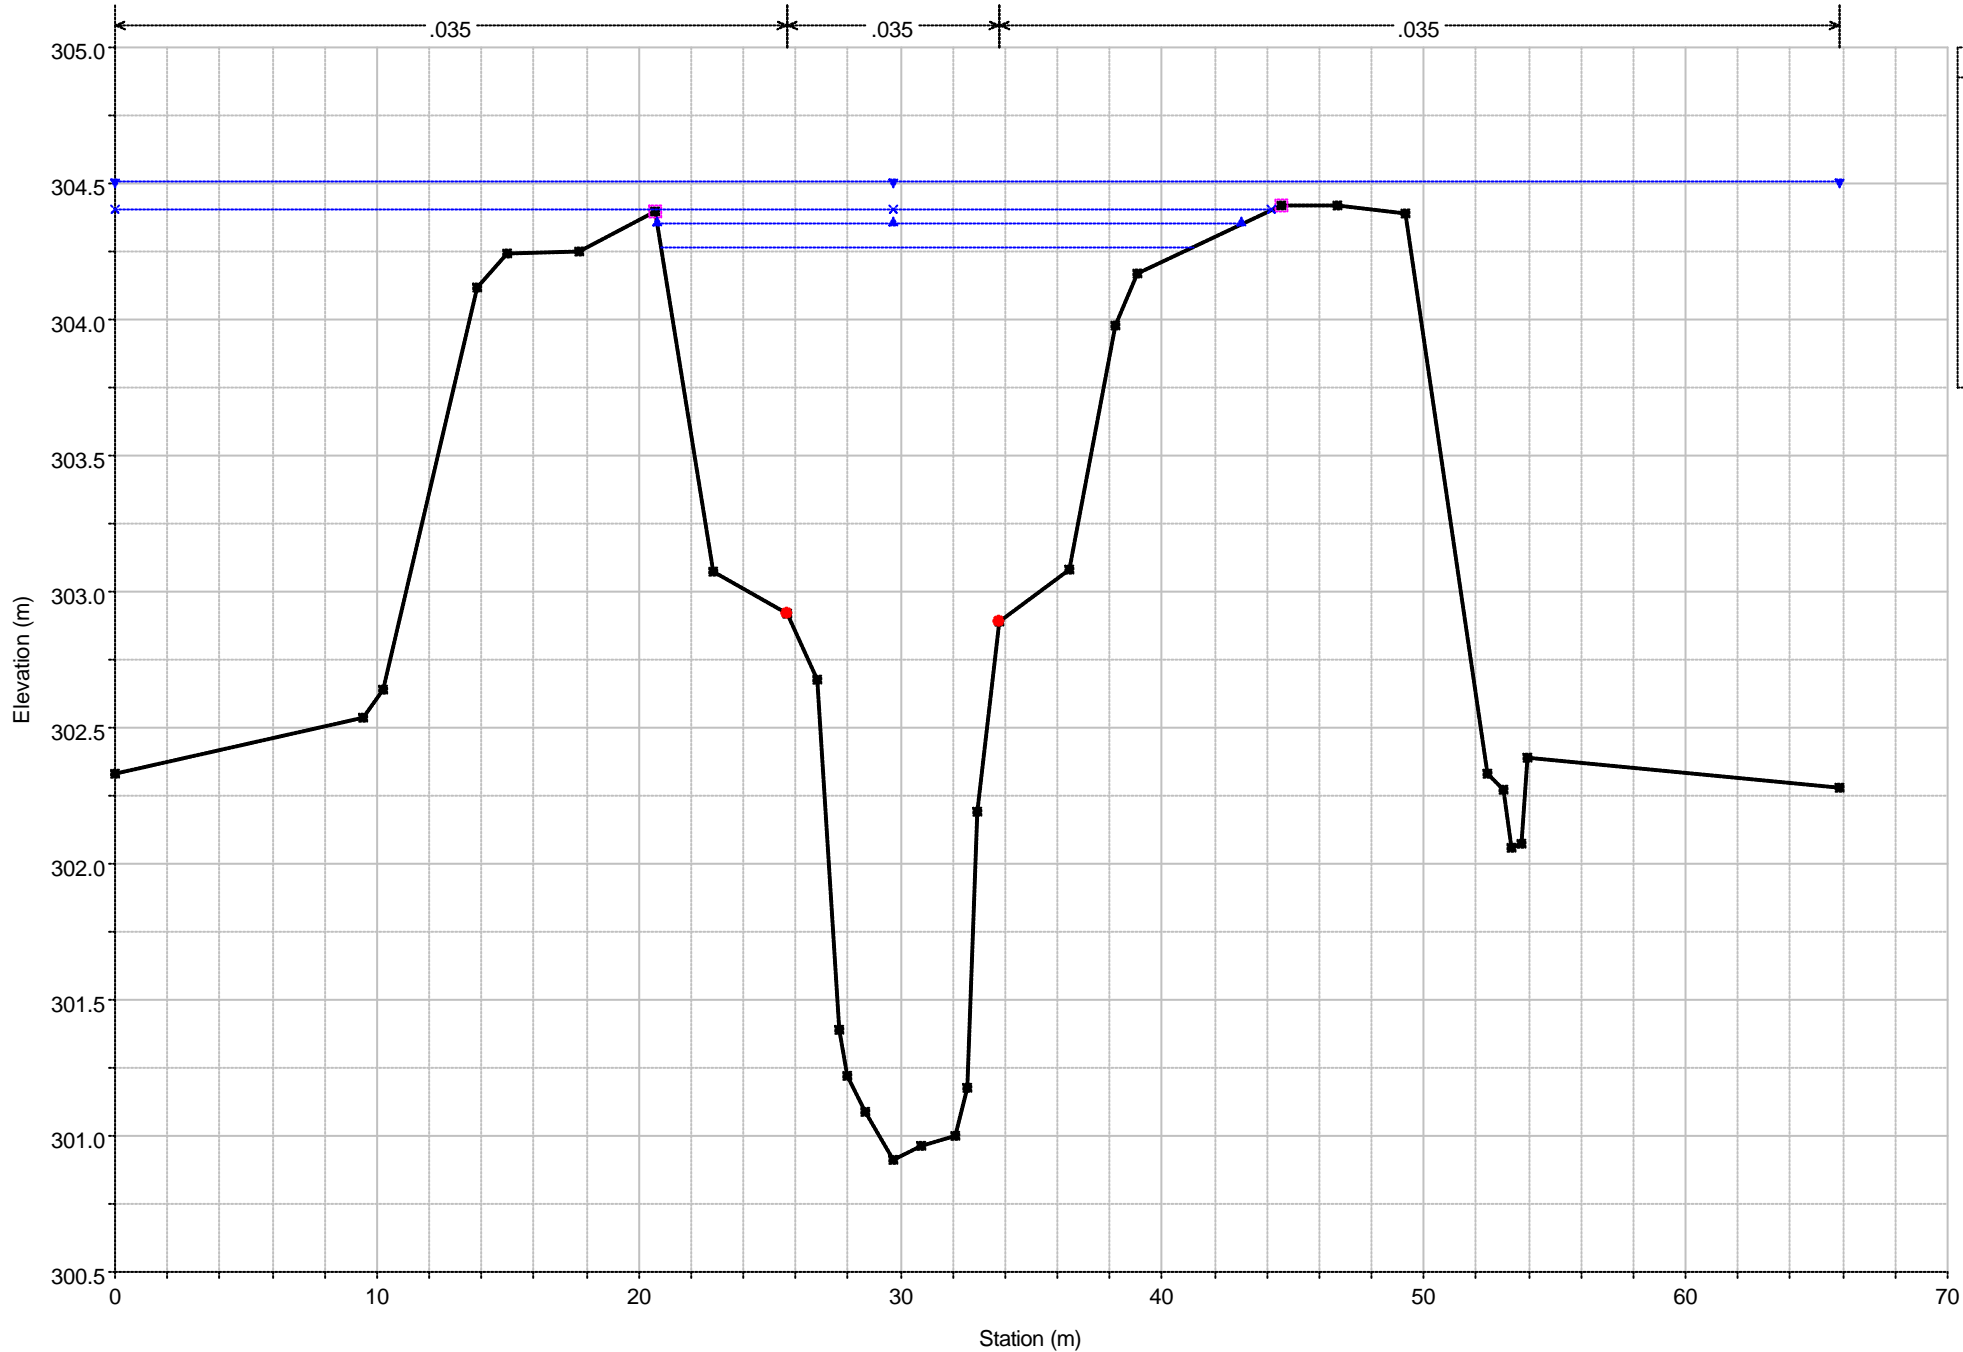

RS = 0.01 afra13V
Torrente Afra

Legend

- WS q200
- WS q500
- WS q30
- WS q20
- Ground
- Levee
- Bank Sta